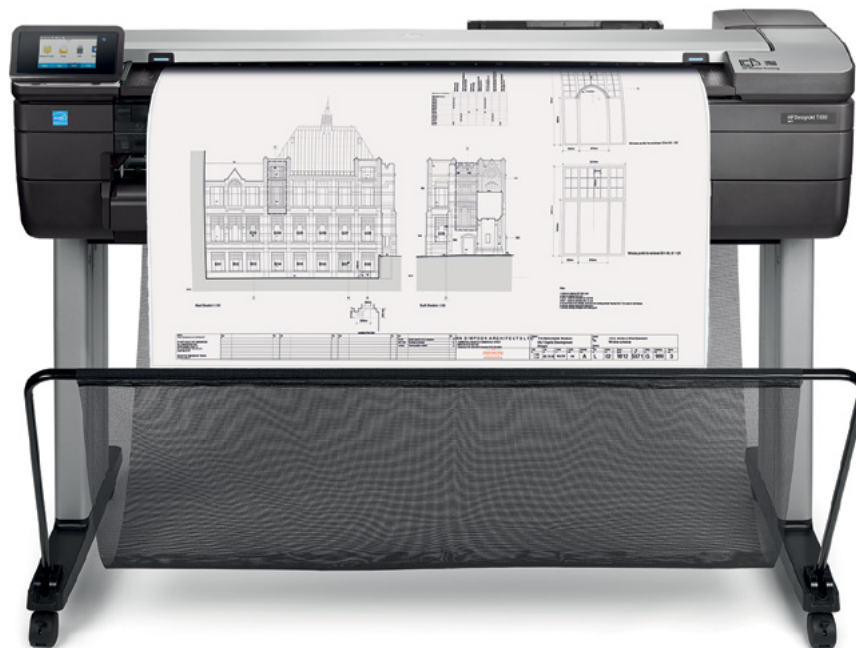

ROBUST—Damage-resistant for offices and job sites

- Half the size,² built to last—this robust MFP handles activity at challenging sites, even construction
- Produces prints 3 times faster than previous HP models—see A1/D-size prints delivered in 25 seconds
- Choose from 40- to 300-ml HP ink cartridges to fit your print volume, large supplies can reduce interventions
- Transport and onsite dust, damage protection with optional HP DesignJet Rugged Case

CONVENIENT—Easy operation helps users save time

- Complete tasks intuitively—almost 3 times faster vs other devices³—one touchscreen works like a smartphone
- Cut waste by 50%—print at half scale with automatic sheet feeder/tray; cut extra work, waste of wide rolls⁴
- No LAN needed—move this MFP any time, any place your Wi-Fi signal can reach with wireless connectivity⁵

COLLABORATION—Mobile print/scan for team sharing

- Use integrated scanning to capture and share feedback, enable archiving, and more
- The printer creates its own Wi-Fi network for easy connectivity with Wi-Fi Direct
- Conveniently scan, share, print right from your smartphone or tablet;⁵ enjoy a smartphone-like experience
- Manage scans from your mobile device with the HP AiO Printer Remote app,⁶ enabled by HP Mobile Printing

For more information, please visit
www.plot-it.co.uk

¹ Based on 36-inch Wi-Fi integrated MFPs available in the market as of September, 2015.

² The HP DesignJet T830 Multifunction Printer is the most compact 36-inch device performing large-format print/scan/copy functions and is at least half the size (without the legs) based on H x W x L specifications published as of September, 2015.

³ Usability compared to competitive alternatives and based on internal HP testing and methodology in September, 2015 evaluating ease-of-use for first-time users comparing the time and additional assistance required to complete the task of copying a color A0-size document and scaling it down to A3 size on the HP DesignJet T830 Multifunction Printer with a single touchscreen compared to using a separate printer and standalone scanner.

⁴ Printing on sheets eliminates the extra work and cutting waste of printing on performance equivalent roll-based printers in the market as of September, 2015. For example, printing at half scale (13.5 inches) on a typical (36-inch) roll results in over 50% paper waste and additional labor to cut.