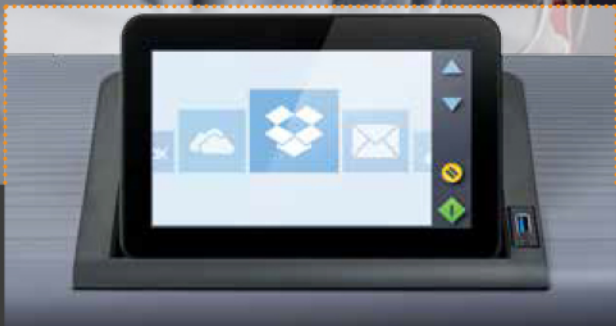

It's not just about sharing
It's about a shared understanding