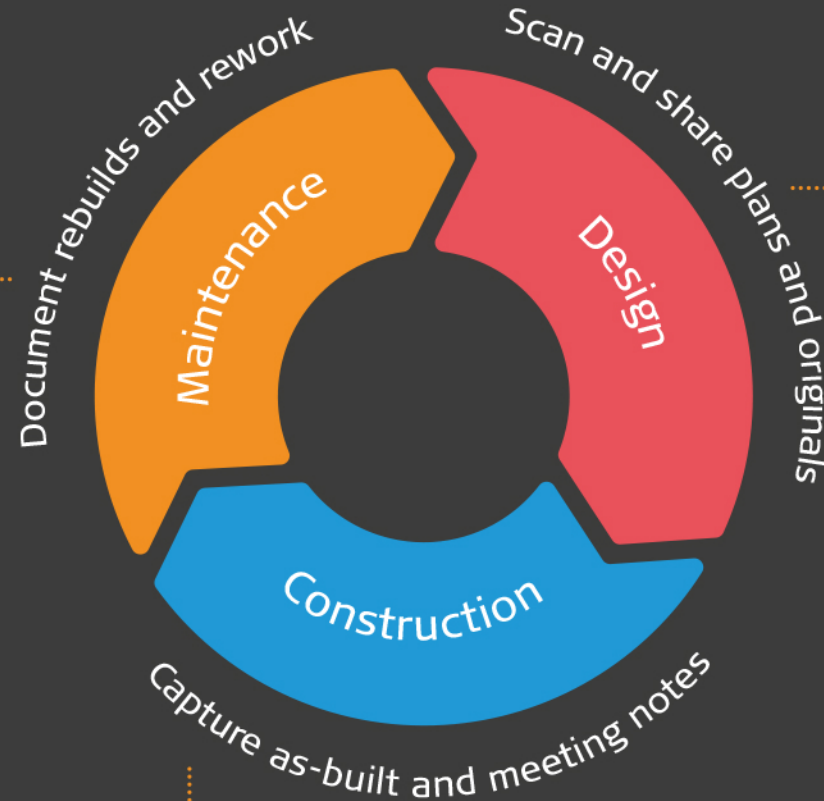

Scan direct to project folders

SD One MF remembers your preferences and scans direct to your saved project folder or mobile platforms through integrated Cloud support. One click scanning is now at your fingertips.

Secure scanning

Protect your data. Log in with your PIN each time you scan.

It's not just about copying
It's about adding value

Contex SD One MF

Intelligently Versatile

Maintenance

90% of construction is re-work. Use SD One MF to capture every change.

As-builts

SD One MF makes it easy to mark-up and annotate your scans to copy or share.

Design

However you work, SD One MF is an integral part of the design process. Start with a hand drawn document then digitize. Be inspired by old documents and use SD One MF to bring them back to life.